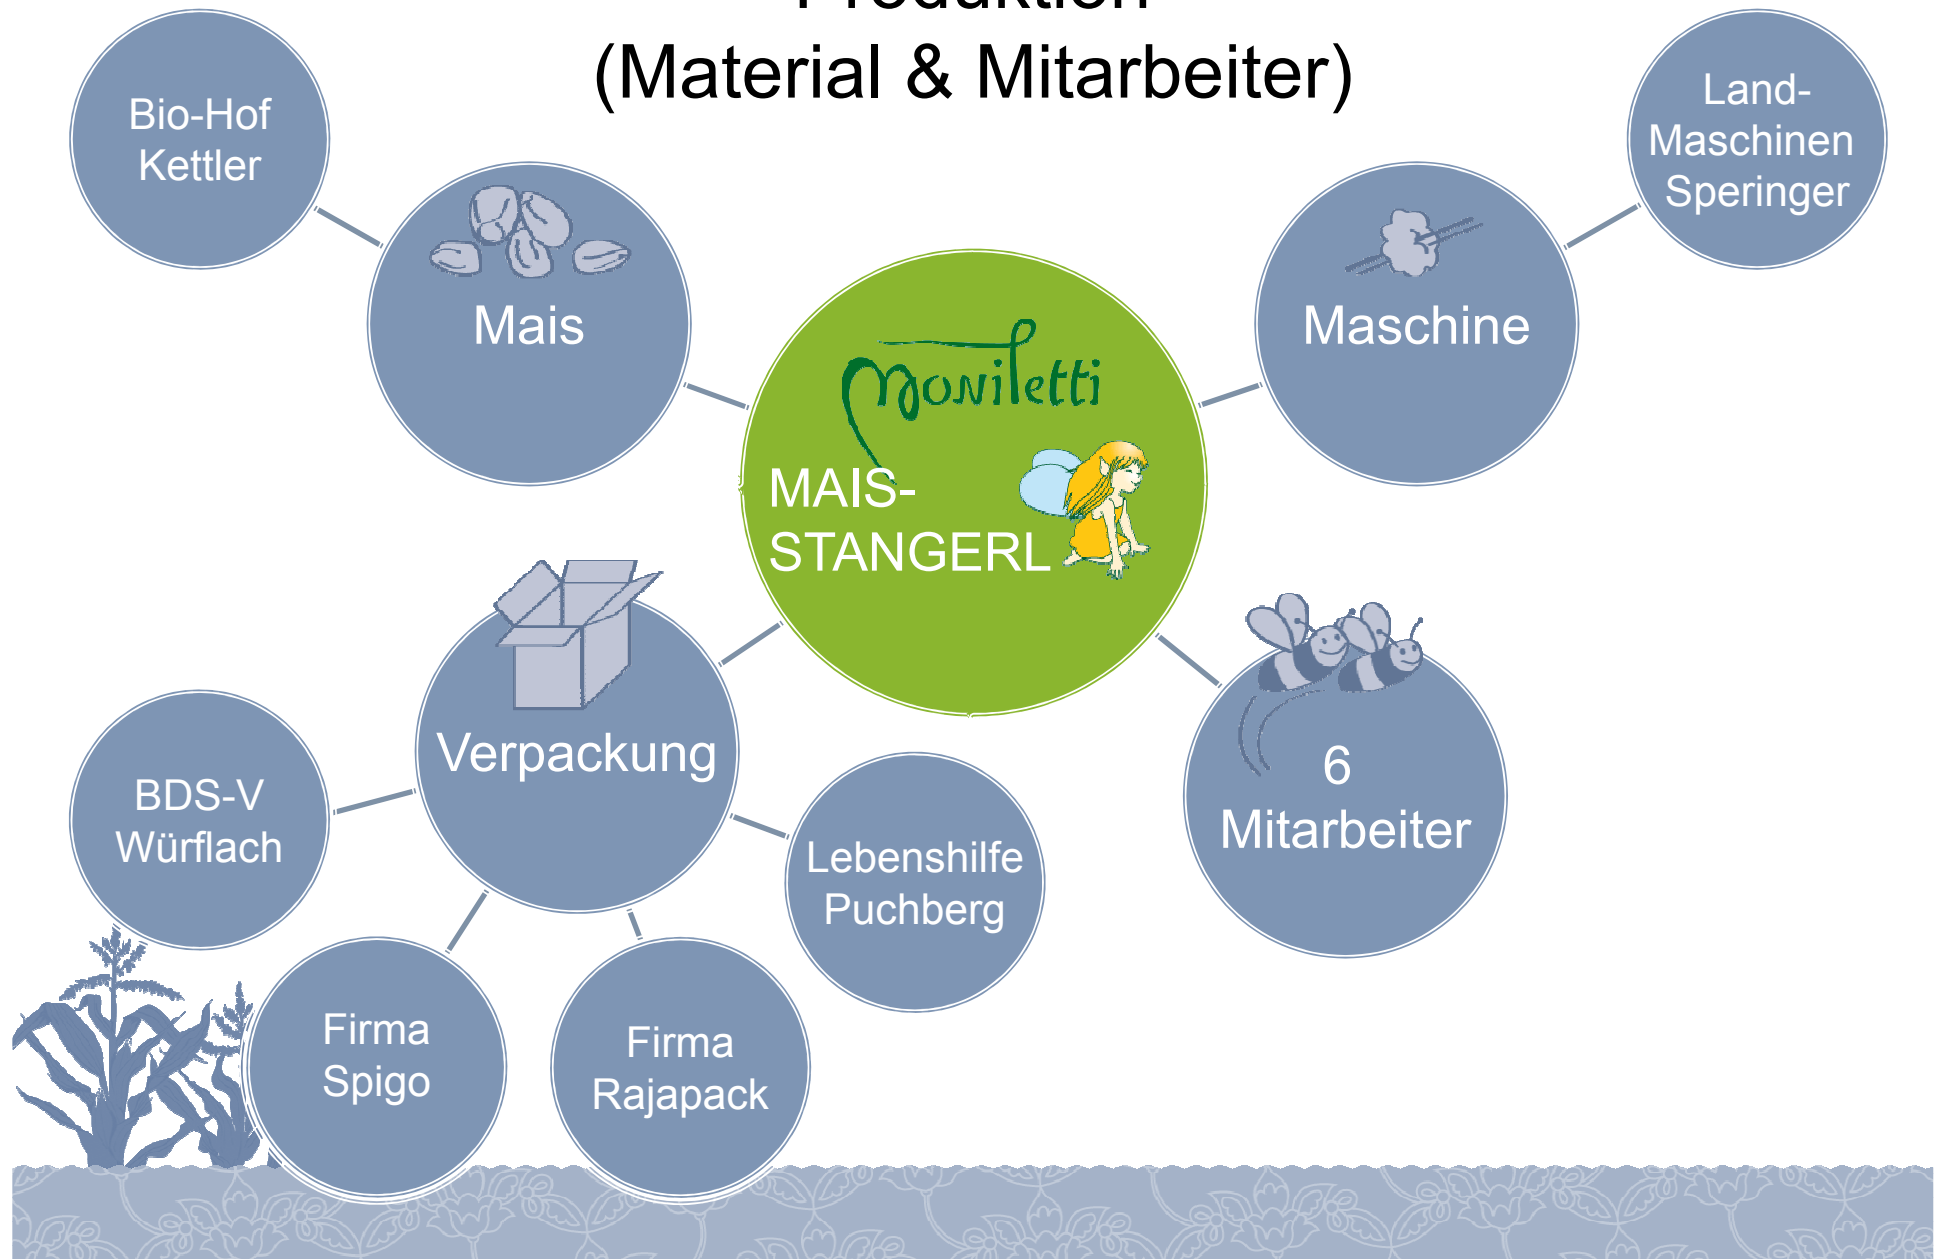

The background features a repeating pattern of light blue floral motifs on a darker blue background. In the bottom left corner, there are dark blue silhouettes of various plants, including what appears to be corn and other leafy vegetation. The overall design is clean and professional.

# Moniletti – Vernetzung in der Region

# Übersicht

# Produktion (Material & Mitarbeiter)