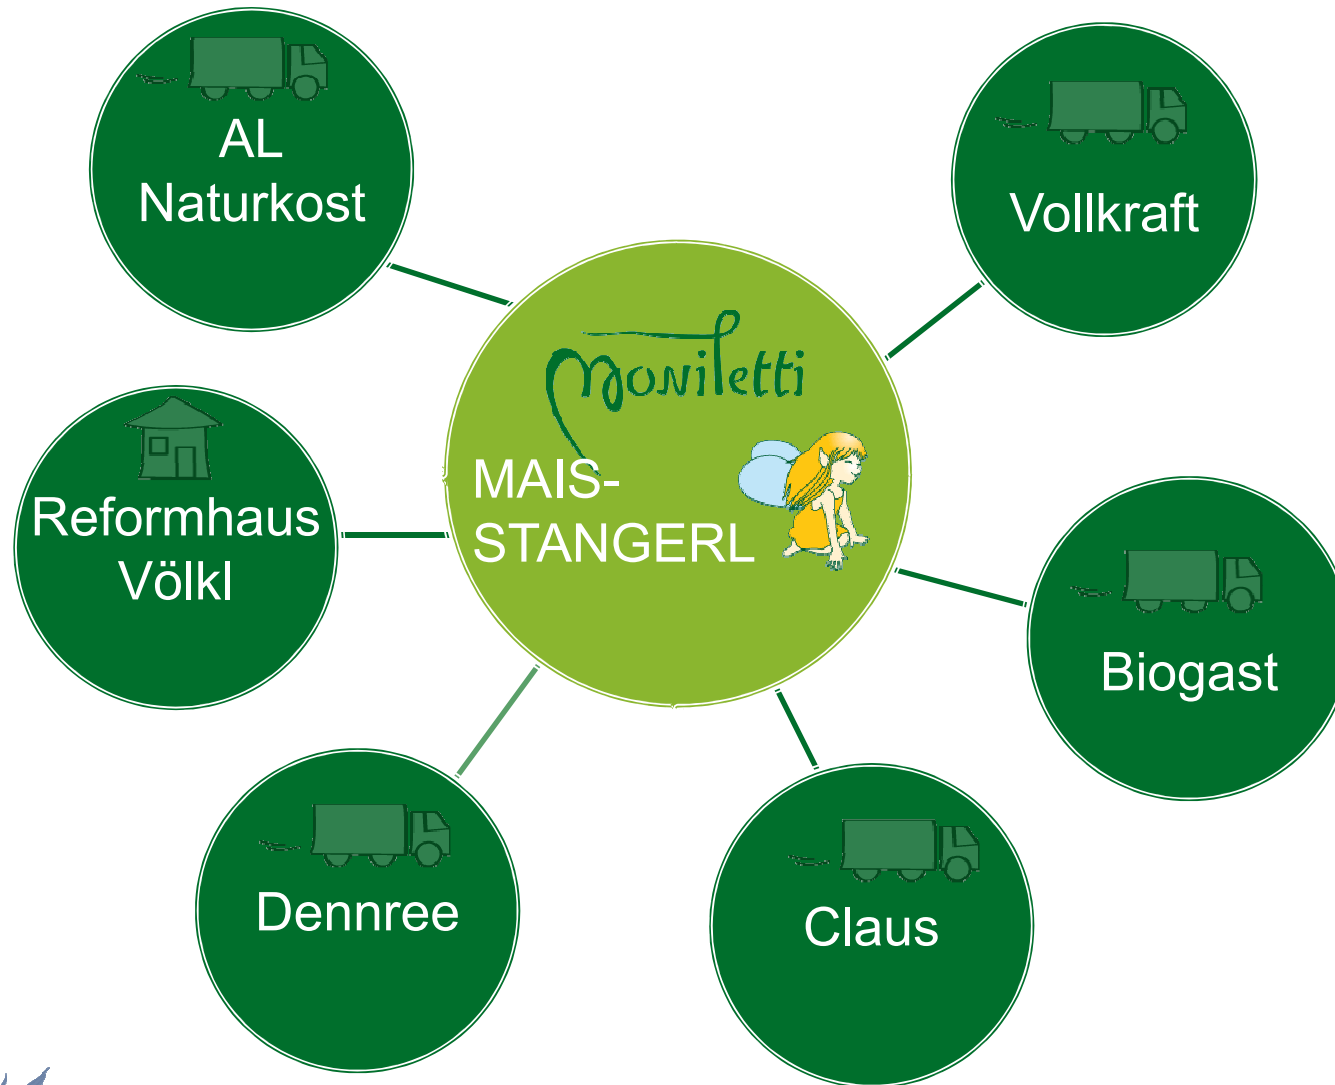

Vertrieb / Verkauf