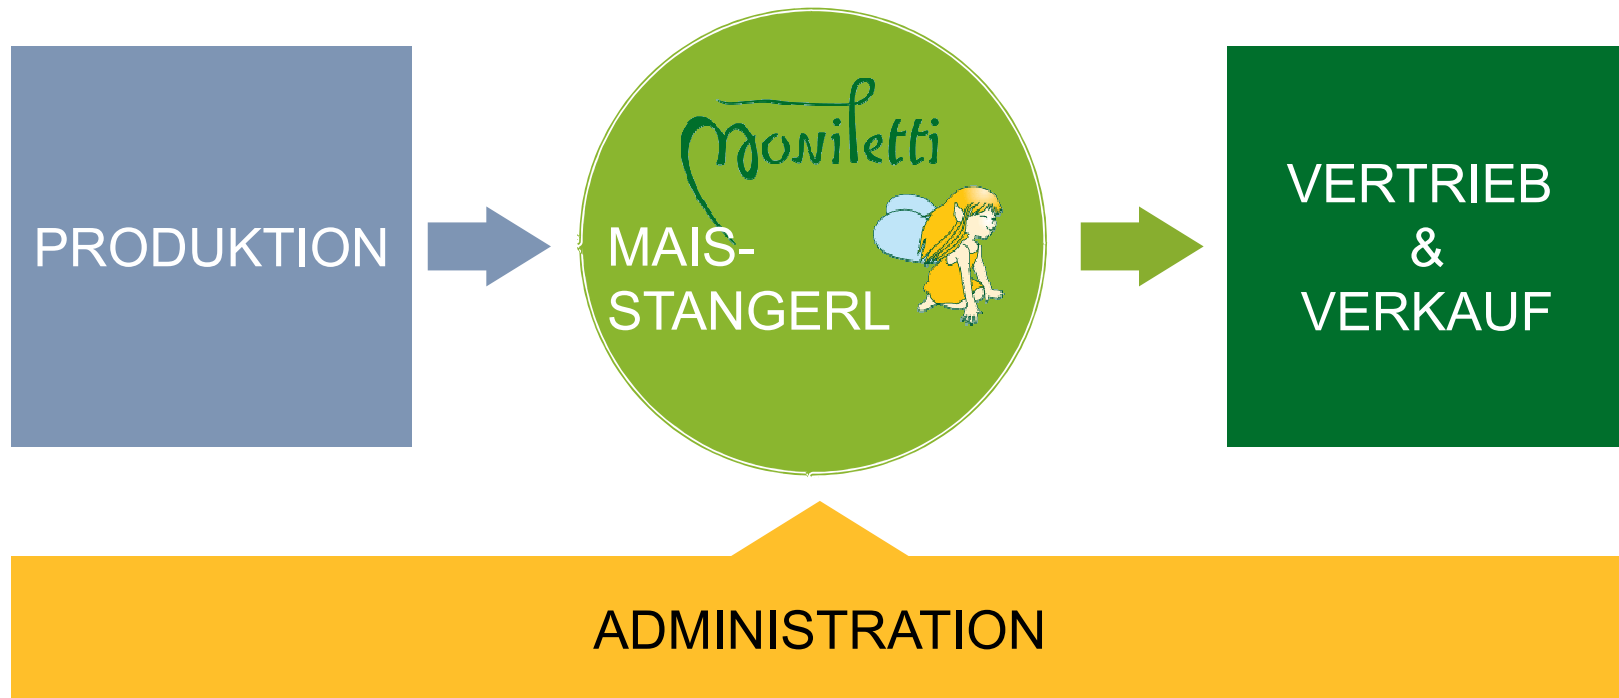

The background features a repeating pattern of light blue floral motifs on a darker blue background. In the bottom left corner, there are dark blue silhouettes of various plants, including what appears to be corn and other leafy vegetation. The overall design is clean and professional.

# Moniletti – Vernetzung in der Region

# Übersicht